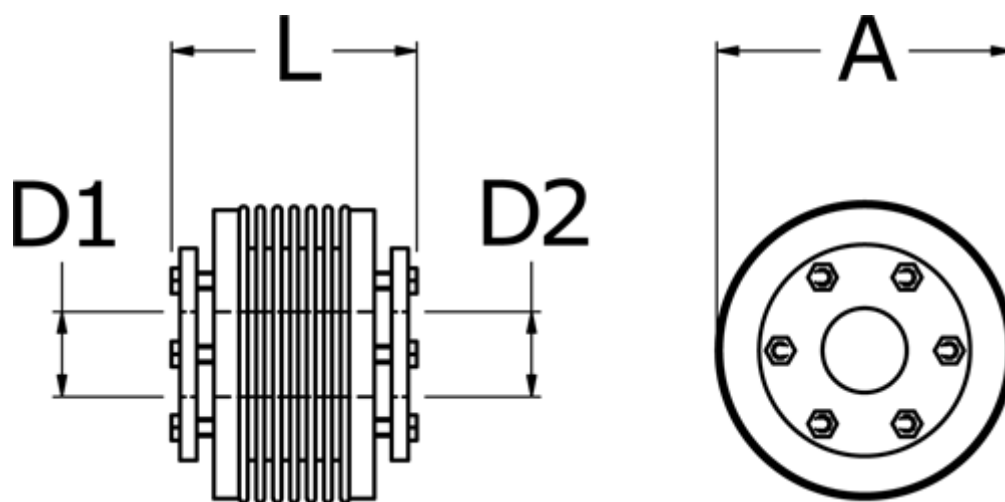

Data Sheet

Article number: 3330508001706570

Description: Bellow coupling type 5 size800
Length 170 mm, bore 65/70 mm

Measures

A	= 157
D1	= 65
D2	= 70
L	= 170
Nom. torque NM (Tkn)	= 800